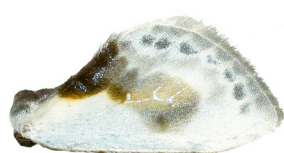

Small Elephant Hawk-moth
Deilephila porcellus

Blood-vein
Timandra comae

Barred Yellow
Cidaria fulvata

Scarce Silver-lines
Bena bicolorana

Common Emerald
Hemithea aestivaria

Elephant Hawk-moth
Deilephila elpenor

Pink-barred Sallow
Xanthia togata

Scorched Wing
Plagodis dolabraria

Cinnabar Moth
Tyria jacobaeae

Poplar Hawk-moth
Laothoe populi

Eyed Hawk-moth
Smerinthus ocellatus

Garden Moths

DISCOVER THE WILD 

Lime Hawk-moth
Mimas tiliae

Buff-tip
Phalera bucephala

The Miller
Acronicta leporina

Chinese Character
Cilix glaucata

Leopard Moth
Zeuzera pyrina

Broad-barred White
Hecatera bicolorata

Alder Moth
Acronicta alni

Brimstone Moth
Opisthograptis luteolata