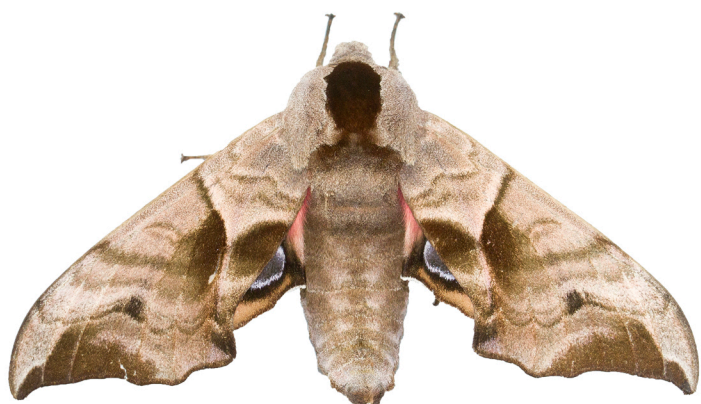

Small Elephant Hawk-moth
Deilephila porcellus

Blood-vein
Timandra comae

Barred Yellow
Cidaria fulvata

Scarce Silver-lines
Bena bicolorana

Common Emerald
Hemithea aestivaria

Elephant Hawk-moth
Deilephila elpenor

Pink-barred Sallow
Xanthia togata

Scorched Wing
Plagodis dolabraria

Cinnabar Moth
Tyria jacobaeae

Poplar Hawk-moth
Laothoe populi

Eyed Hawk-moth
Smerinthus ocellatus

Garden Moths

DISCOVER THE WILD 

Lime Hawk-moth
Mimas tiliae

Buff-tip
Phalera bucephala

The Miller
Acronicta leporina

Chinese Character
Cilix glaucata

Leopard Moth
Zeuzera pyrina

Broad-barred White
Hecatera bicolorata

Alder Moth
Acronicta alni

Brimstone Moth
Opisthograptis luteolata