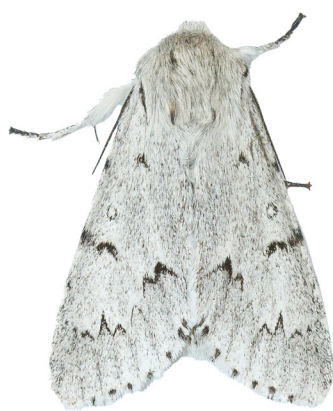

Small Elephant Hawk-moth
Deilephila porcellus

Blood-vein
Timandra comae

Barred Yellow
Cidaria fulvata

Scarce Silver-lines
Bena bicolorana

Common Emerald
Hemithea aestivaria

Elephant Hawk-moth
Deilephila elpenor

Pink-barred Sallow
Xanthia togata

Scorched Wing
Plagodis dolabraria

Cinnabar Moth
Tyria jacobaeae

Poplar Hawk-moth
Laothoe populi

Eyed Hawk-moth
Smerinthus ocellatus

Garden Moths

DISCOVER THE WILD 

Lime Hawk-moth
Mimas tiliae

Buff-tip
Phalera bucephala

The Miller
Acronicta leporina

Chinese Character
Cilix glaucata

Leopard Moth
Zeuzera pyrina

Broad-barred White
Hecatera bicolorata

Alder Moth
Acronicta alni

Brimstone Moth
Opisthograptis luteolata